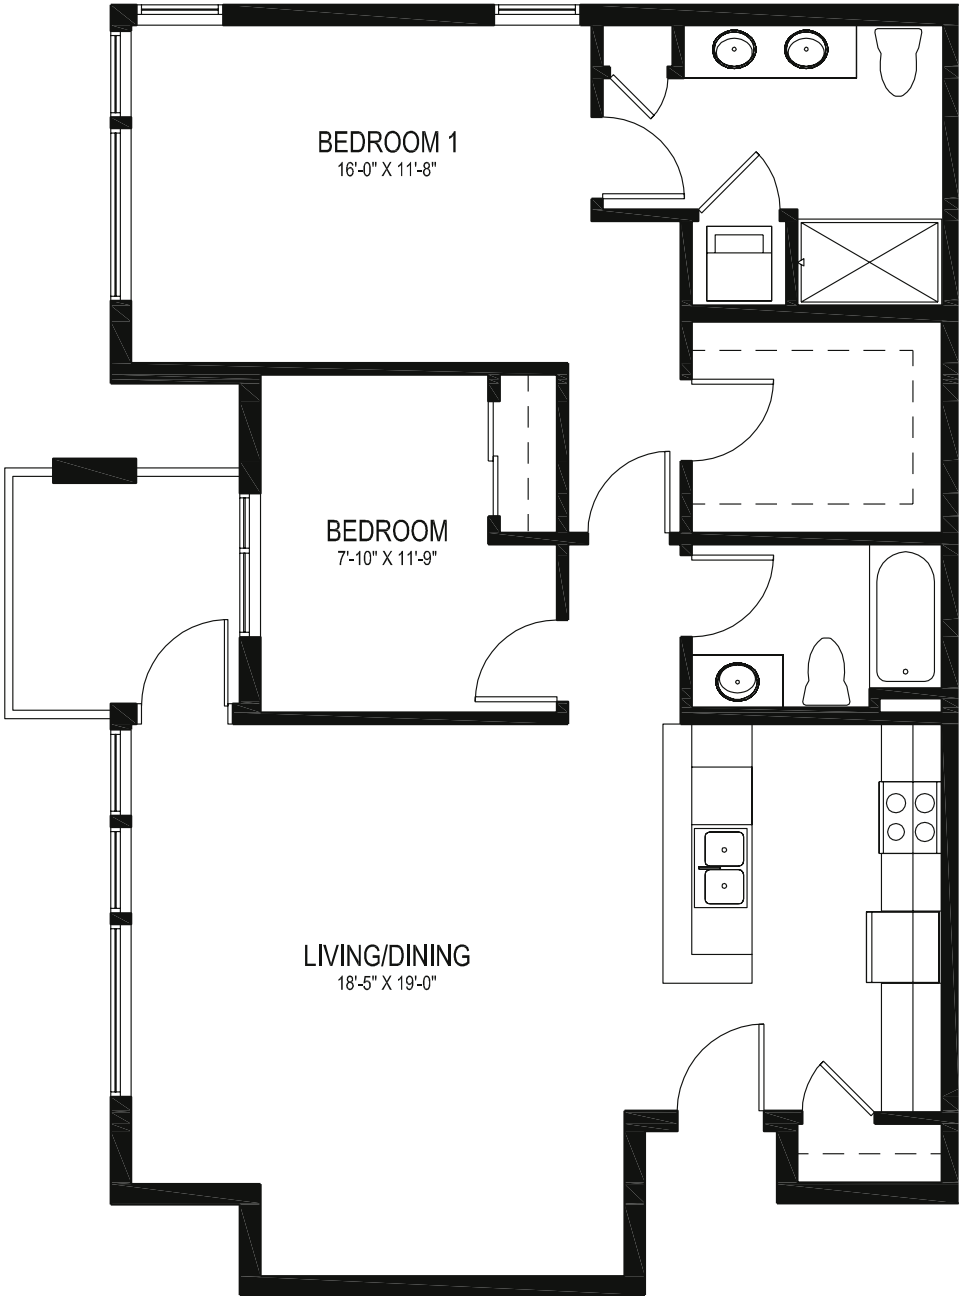

- ADAMS BUILDING
- BAKER BUILDING
- CASCADE BUILDING

Apartment Homes

Alpine
 1,180 SF
 2 bedroom

Square footages are approximate and subject to change.