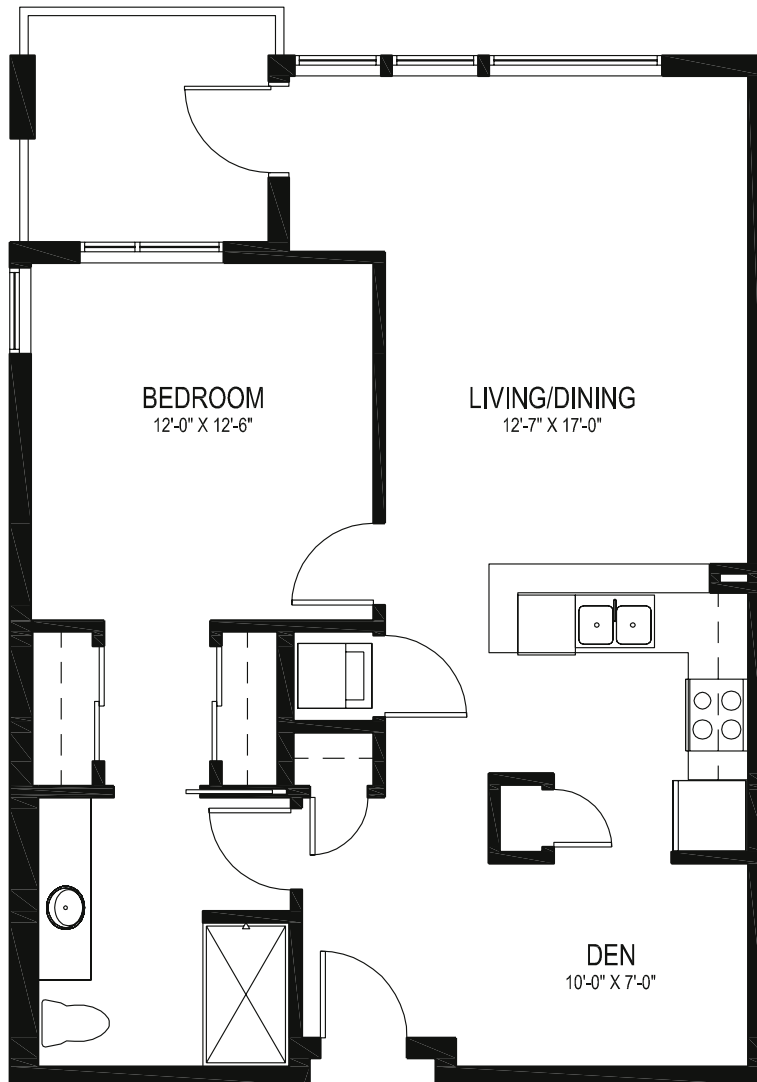

ADAMS BUILDING

BAKER BUILDING

CASCADE BUILDING

## Aurora

845 SF  
1 bedroom with den

Square footages are approximate and subject to change.