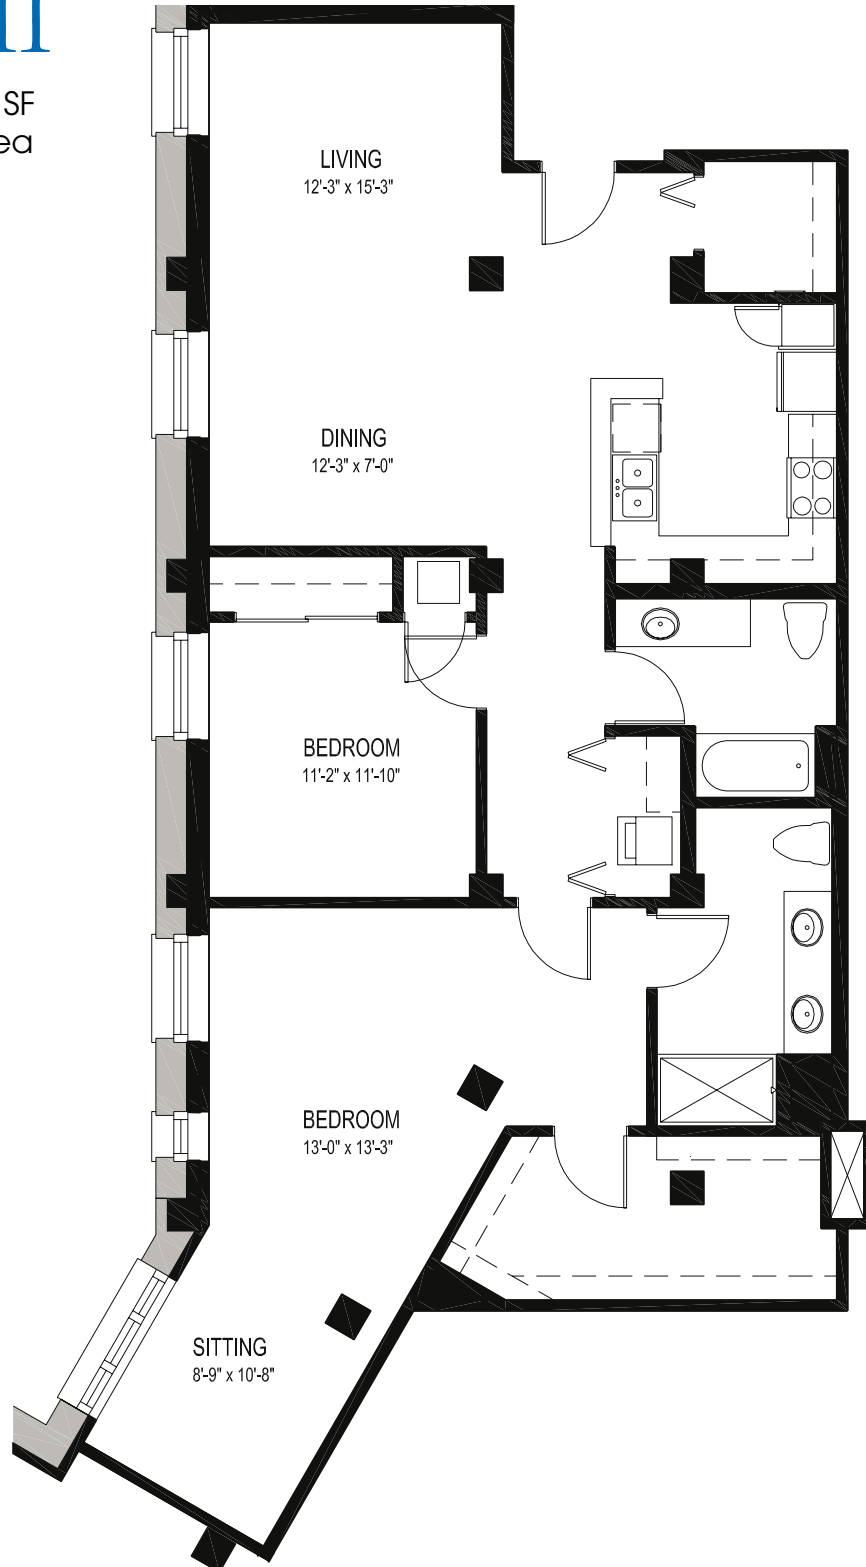

Cascade II

1,444 SF

2 bedroom with sitting area

Square footages are approximate and subject to change.