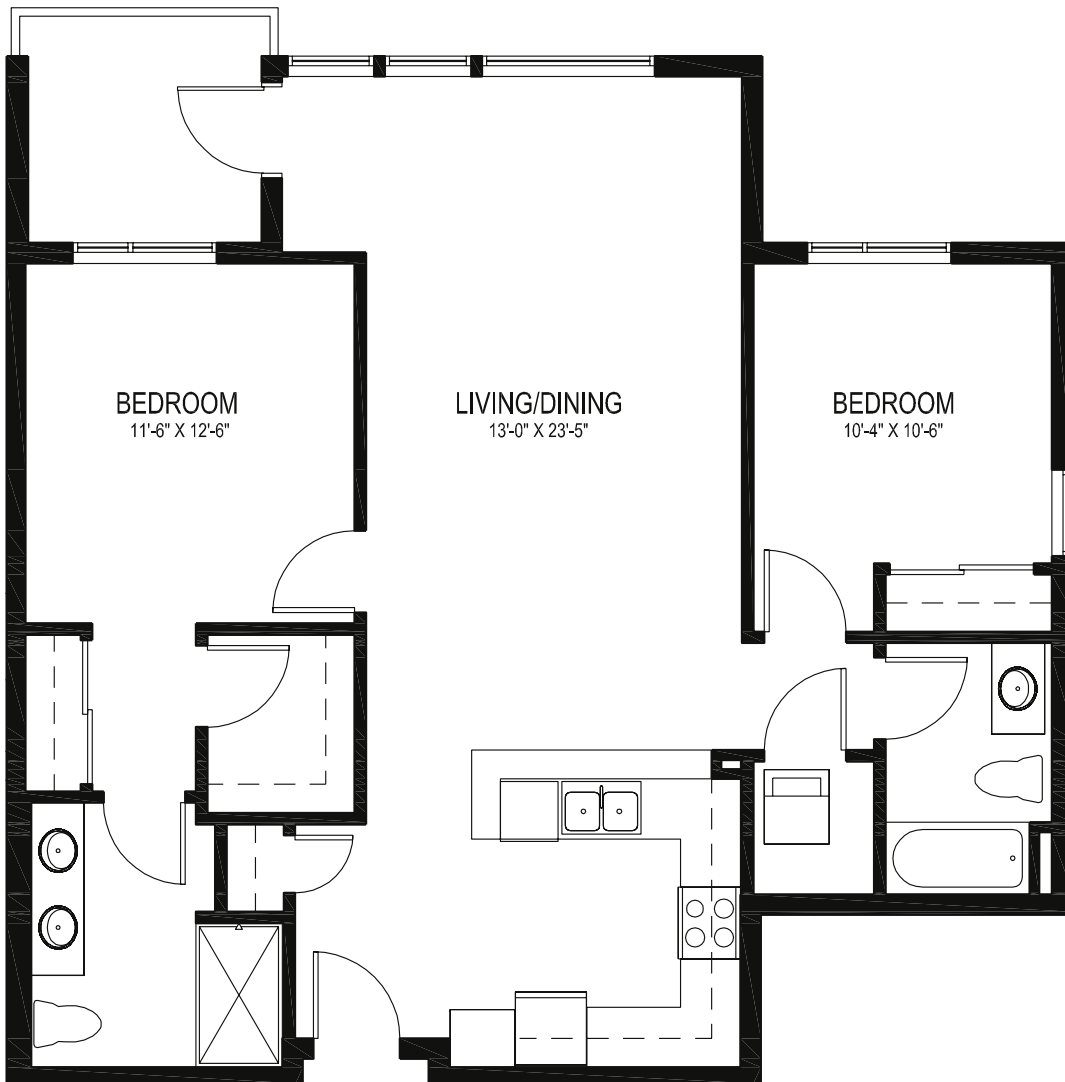

Cedar

1,085 SF
2 bedroom

Square footages are approximate and subject to change.