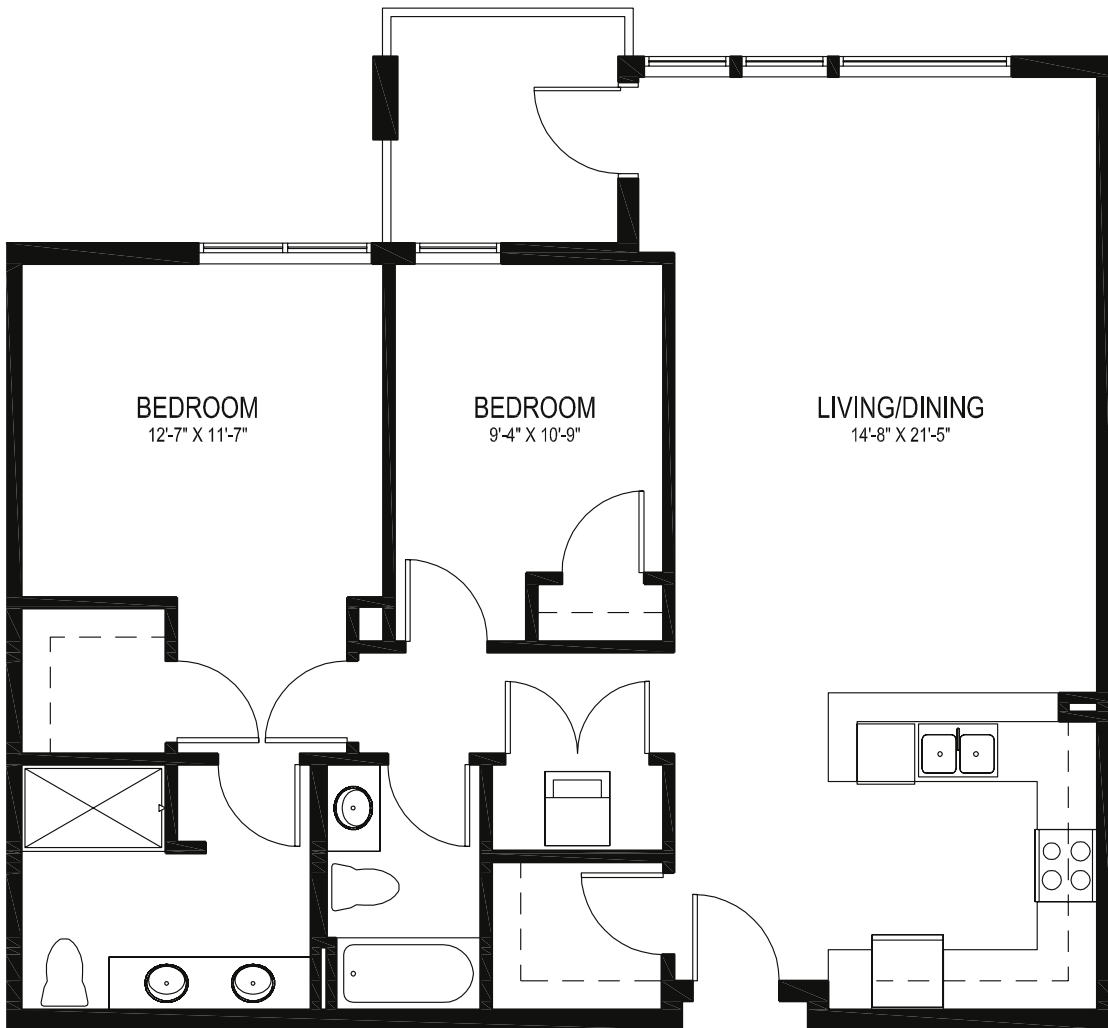

ADAMS BUILDING

BAKER BUILDING

CASCADE BUILDING

Apartment Homes

Lawson

1,135 SF
2 bedroom

Optional den available in the Lawson II

Square footages are approximate and subject to change.