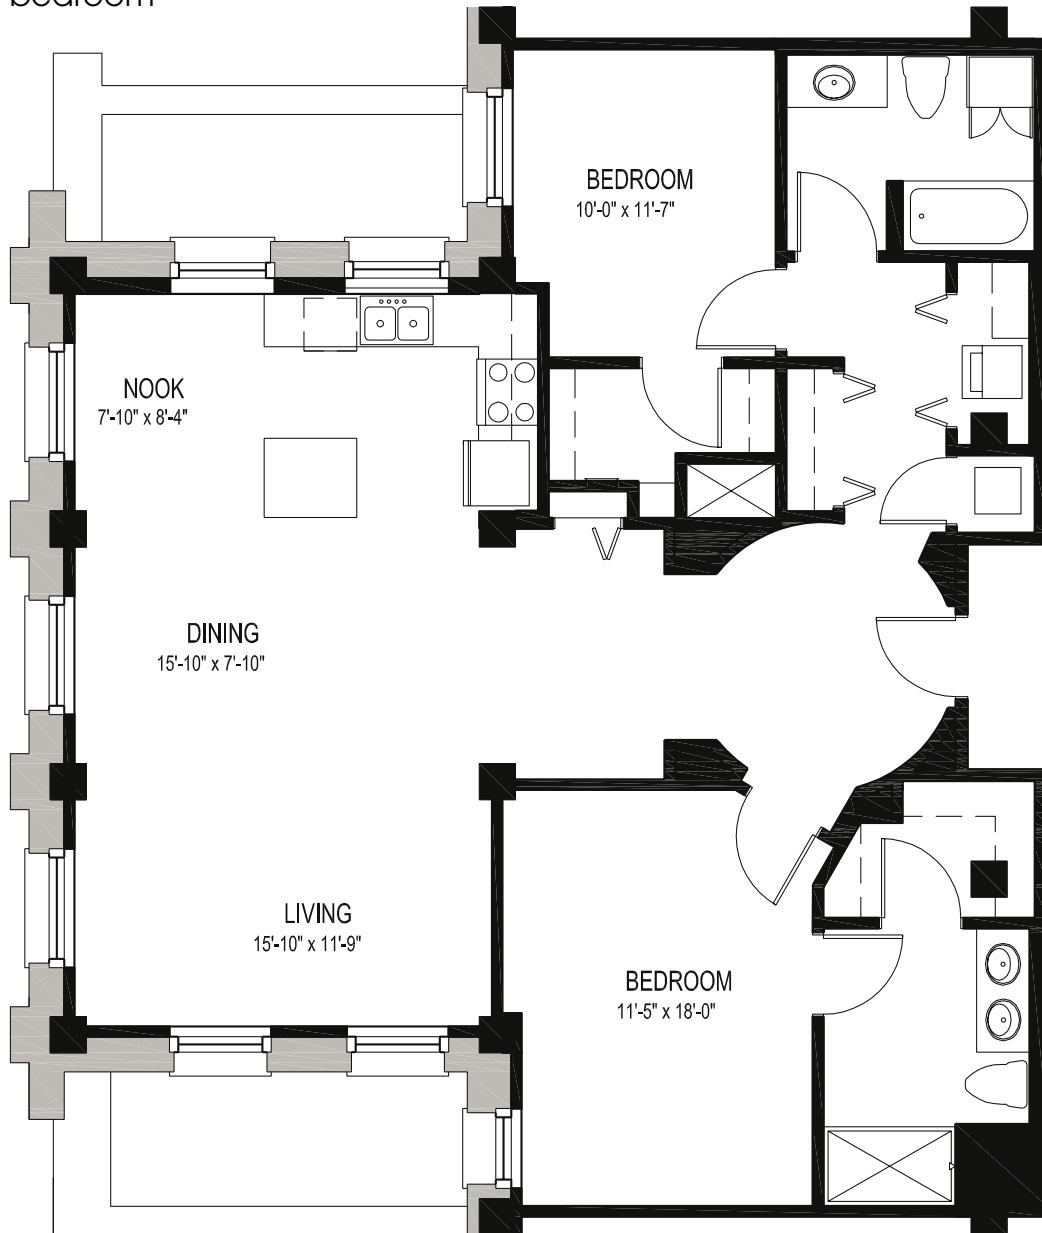

Liberty

1,336 SF
2 bedroom

Square footages are approximate and subject to change.