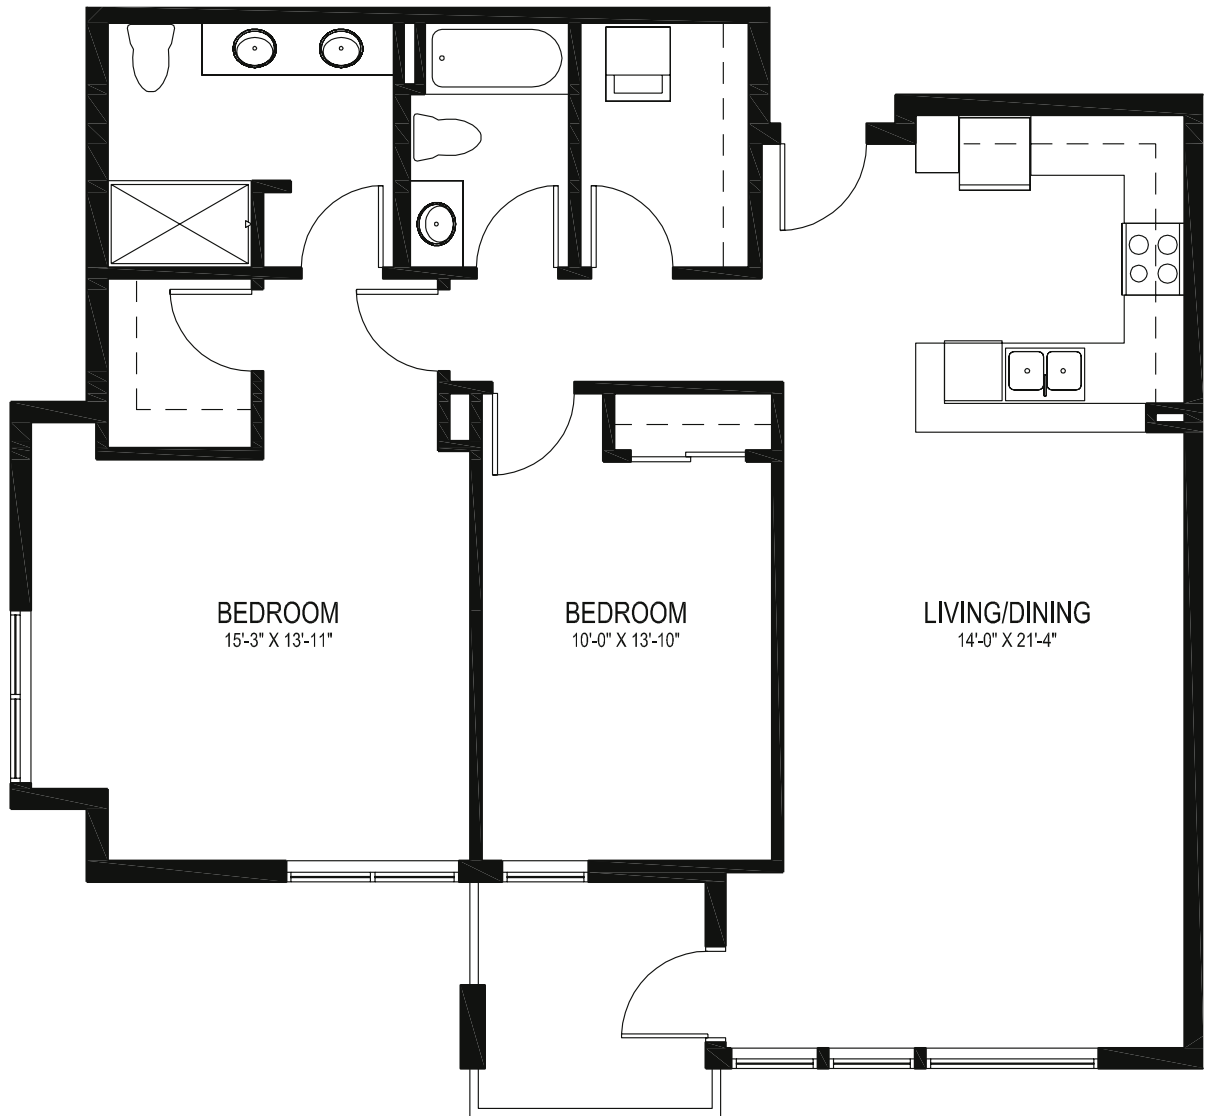

Vashon

1,245 SF
2 bedroom

Square footages are approximate and subject to change.