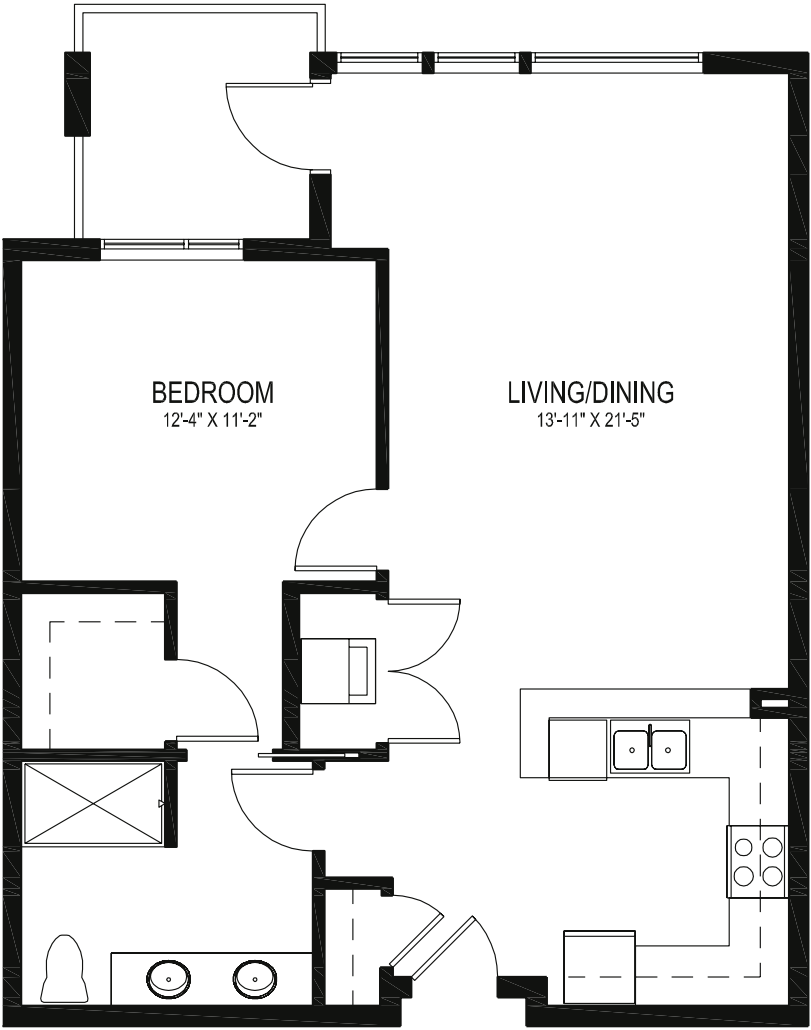

- ADAMS BUILDING
- BAKER BUILDING
- CASCADE BUILDING

Apartment Homes

Whidbey

845 SF
1 bedroom

Square footages are approximate and subject to change.